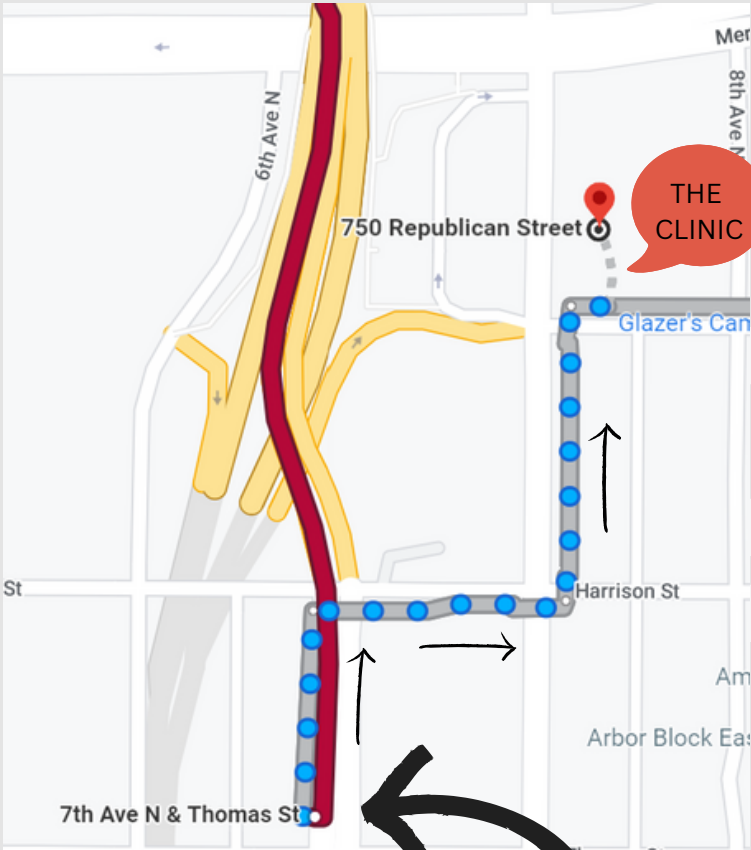

King County, 2020.

BY CAR

1. Coming from the north, take I-5.
2. Take exit 167, it will continue on to Mercer St.
3. Turn left on Dexter St. N.
4. Take a left on Republican St. The clinic and parking garage will be on the left.

References

- Google. (n.d.). [Google maps directions to drive from 19820 Scriber Lake Rd to 750 Republican St]. Retrieved November 24, 2022, from <https://www.google.com/maps/dir/750+Republican+St,+Seattle,+WA+98109/19820+Scriber+Lake+Rd,+Lynnwood,+WA+98036/@47.7205751,-122.4709442,11z/am=t/data=!4m19!4m18!1m5!1m1!1s0x549015386860fe4f:0x490050fbede31fd9!2m2!1d-122.3419756!2d47.6236533!1m5!1m1!1s0x549005366dd25a55:0x744a7890e9664c8e!2m2!1d-122.3146022!2d47.8187684!2m3!6e0!7e2!8j1669716000!3e3!5i1>
- King County. (2020, December 1). [Picture of Orca card]. [Photograph]. <https://kingcounty.gov/en/news/metro-waives-orca-fee>
- King County. (2022, September 16). [Aurora Village Transit Center Boarding locations]. [Map]. <https://kingcounty.gov/depts/transportation/metro/schedules-maps/maps/boarding/aurora-village-tc.aspx>

2

GET OFF THE BUS AT 7TH AVENUE NORTH AND THOMAS ST

3

WALK TO THE CLINIC

Go north on 7th Avenue, then turn right on Harrison St, left on Dexter St N, and right on Republican St. The address is: 750 Republican St Seattle, WA 98109.

4

RETURN TRIP

- Walk from the clinic to 7th Ave N and Thomas St stop. Board the Red E-line bus for Aurora Village Transit Center.
- Get off at Aurora Village Transit Center