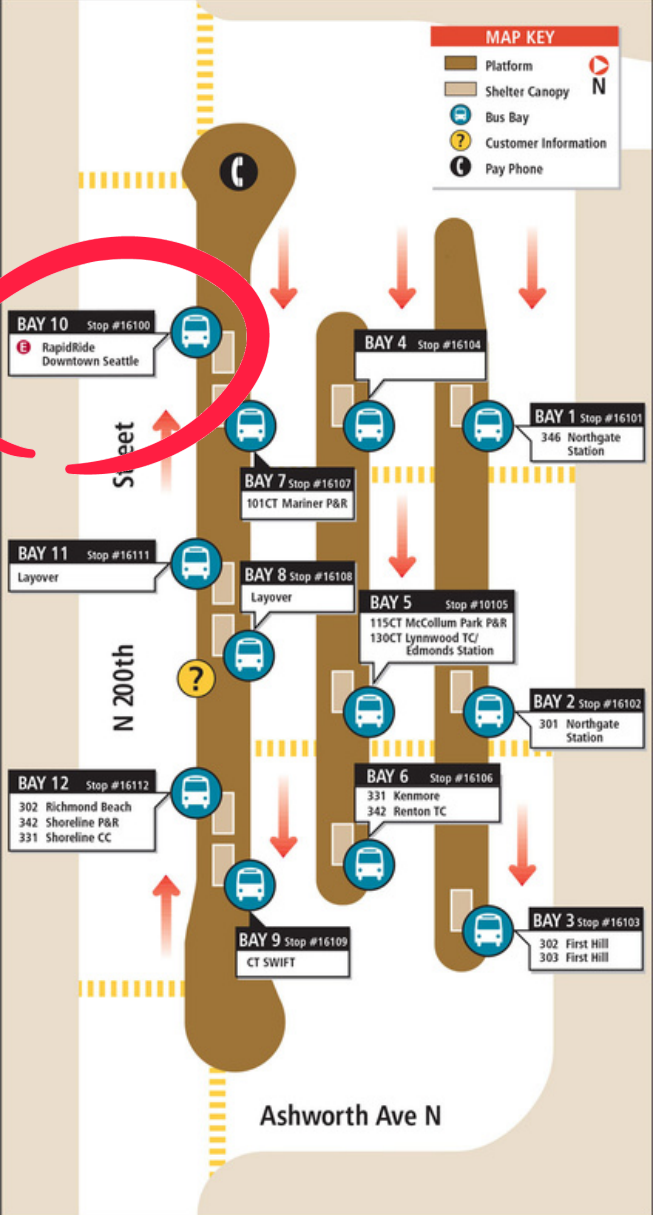

King County, 2020.

BY CAR

1. Coming from the north, take I-5.
2. Take exit 167, it will continue on to Mercer St.
3. Turn left on Dexter St. N.
4. Take a left on Republican St. The clinic and parking garage will be on the left.

References

- Google. (n.d.). [Google maps directions to drive from 19820 Scriber Lake Rd to 750 Republican St]. Retrieved November 24, 2022, from <https://www.google.com/maps/dir/750+Republican+St,+Seattle,+WA+98109/19820+Scriber+Lake+Rd,+Lynnwood,+WA+98036/@47.7205751,-122.4709442,11z/am=t/data=!4m19!4m18!1m5!1m1!1s0x549015386860fe4f:0x490050fbede31fd9!2m2!1d-122.3419756!2d47.6236533!1m5!1m1!1s0x549005366dd25a55:0x744a7890e9664c8e!2m2!1d-122.3146022!2d47.8187684!2m3!6e0!7e2!8j1669716000!3e3!5i1>
- King County. (2020, December 1). [Picture of Orca card]. [Photograph]. <https://kingcounty.gov/en/news/metro-waives-orca-fee>
- King County. (2022, September 16). [Aurora Village Transit Center Boarding locations]. [Map]. <https://kingcounty.gov/depts/transportation/metro/schedules-maps/maps/boarding/aurora-village-tc.aspx>

2

GET OFF THE BUS AT 7TH AVENUE NORTH AND THOMAS ST

3

WALK TO THE CLINIC

Go north on 7th Avenue, then turn right on Harrison St, left on Dexter St N, and right on Republican St. The address is: 750 Republican St Seattle, WA 98109.

4

RETURN TRIP

- Walk from the clinic to 7th Ave N and Thomas St stop. Board the Red E-line bus for Aurora Village Transit Center.
- Get off at Aurora Village Transit Center